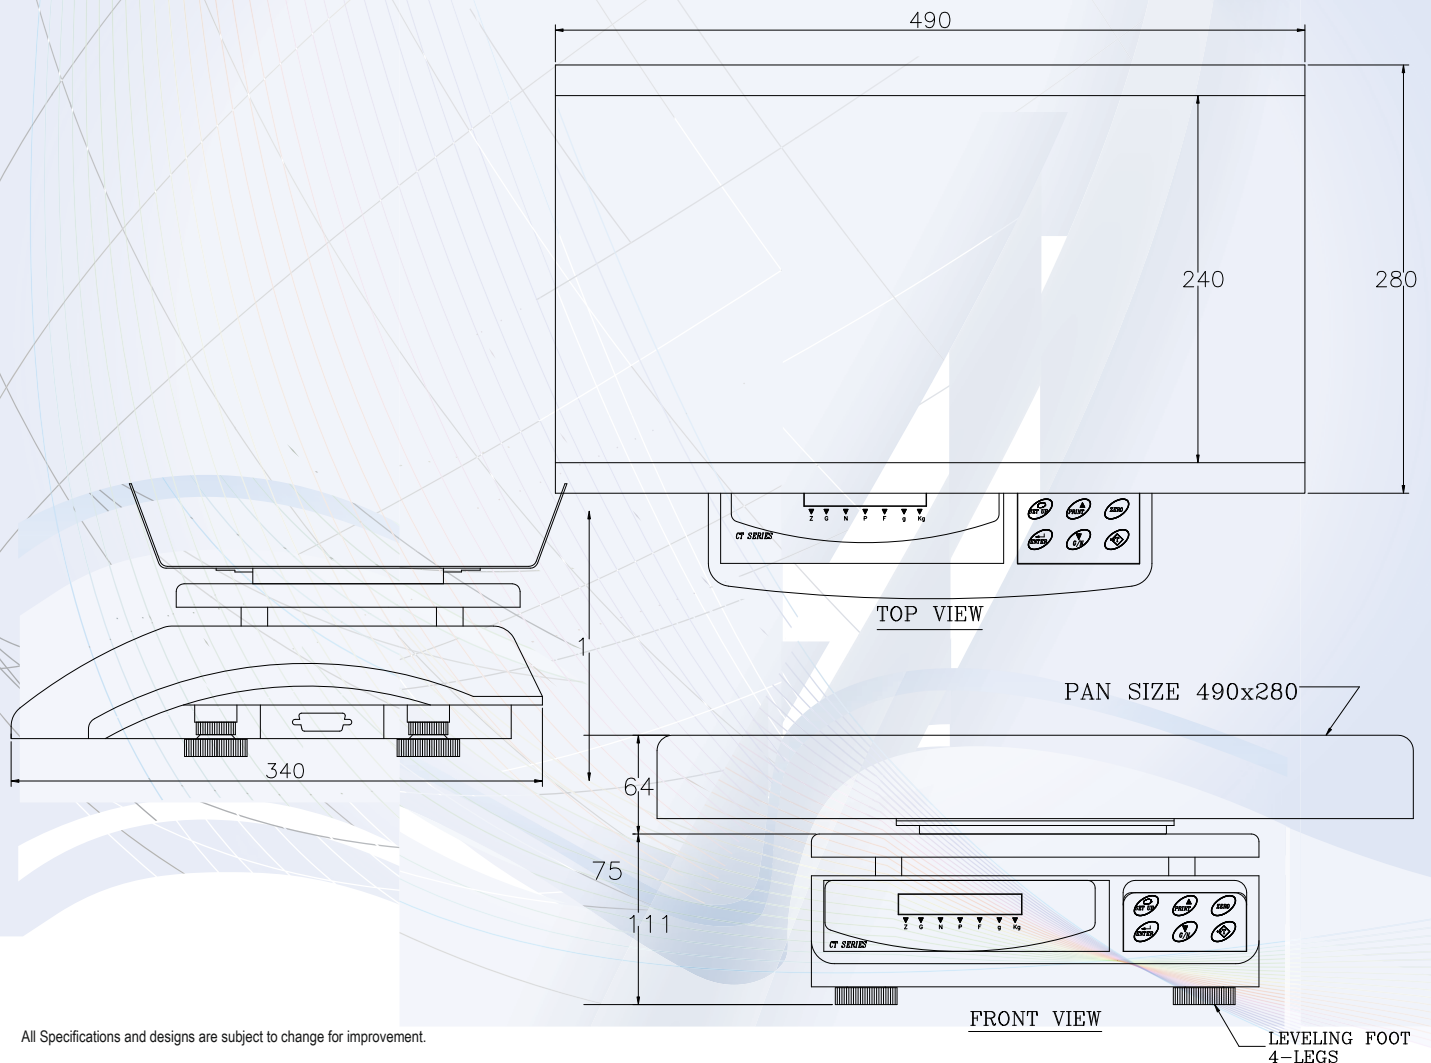

BABY WEIGHING SCALES

5g to 20Kg

Features :

- ♦ Overload and shock load protection.
- ♦ Bright LED display.
- ♦ Large Pan Size.
- ♦ Pan Electrically Insulated from the scale for safety.
- ♦ Optional battery backup.
- ♦ Display hold facility.

Specifications :

Models	CT-20K5
Capacity	20kg
Readability	5g
Pan Size (mm)	490x280

All Specifications and designs are subject to change for improvement.